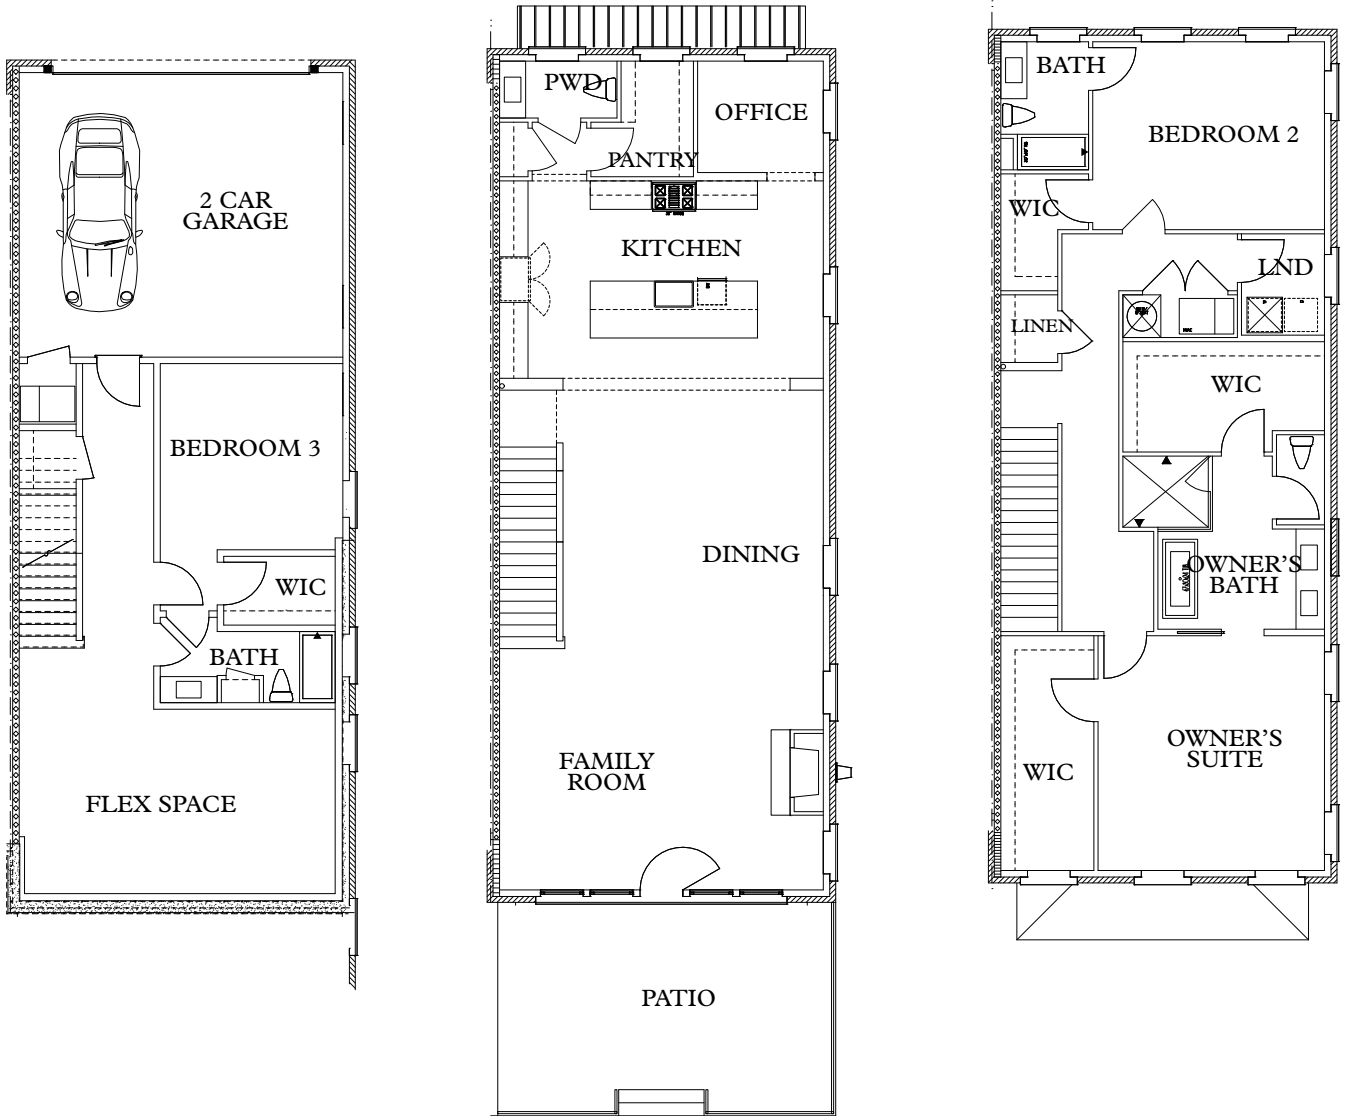

GROUND FLOOR

FIRST FLOOR

SECOND FLOOR

MONTE HEWETT
HOMES

MEADOWOOD B - 3,643 SF

Forrest Commons

Jim Peavy | Paula Burr
678.538.3130

MONTEHEWETTHOMES.COM

MONTE HEWETT HOMES

MEADOWOOD B - 3,643sf

GROUND FLOOR

FIRST FLOOR

SECOND FLOOR

ALL DIMENSIONS ARE APPROXIMATE. INFORMATION HEREIN IS BELIEVED TO BE ACCURATE, BUT IS NOT WARRANTED AND IS SUBJECT TO ERROR, CHANGE AND WITHDRAWAL WITHOUT NOTICE. SEE BLUEPRINTS FOR ACTUALS.