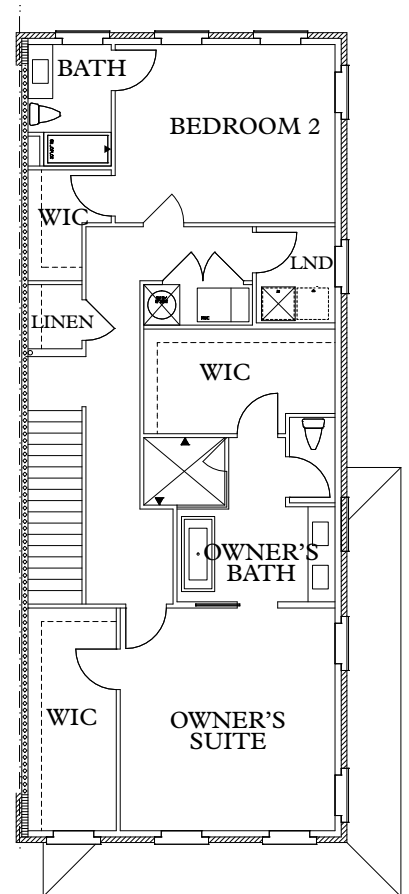

MONTE HEWETT
HOMES

MEADOWOOD A - 3,643 SF

Forrest Commons

Jim Peavy | Paula Burr

678.538.3130

MONTEHEWETTHOMES.COM

MONTE HEWETT HOMES

MEADOWOOD A - 3,643sf

GROUND FLOOR

FIRST FLOOR

SECOND FLOOR

MONTE HEWETT
HOMES

MEADOWOOD B - 3,643 SF

Forrest Commons

Jim Peavy | Paula Burr
678.538.3130

MONTEHEWETTHOMES.COM

MONTE HEWETT HOMES

MEADOWOOD B - 3,643sf

GROUND FLOOR

FIRST FLOOR

SECOND FLOOR

ALL DIMENSIONS ARE APPROXIMATE. INFORMATION HEREIN IS BELIEVED TO BE ACCURATE, BUT IS NOT WARRANTED AND IS SUBJECT TO ERROR, CHANGE AND WITHDRAWAL WITHOUT NOTICE. SEE BLUEPRINTS FOR ACTUALS.