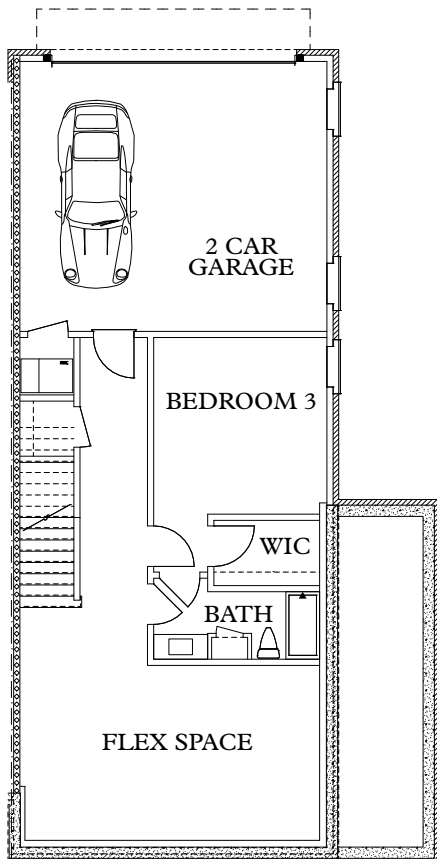

MONTE HEWETT
HOMES

MEADOWOOD A - 3,643 SF

Forrest Commons

Jim Peavy | Paula Burr

678.538.3130

MONTEHEWETTHOMES.COM

MONTE HEWETT HOMES

MEADOWOOD A - 3,643sf

GROUND FLOOR

FIRST FLOOR

SECOND FLOOR

MONTE HEWETT
HOMES

MEADOWOOD B - 3,643 SF

Forrest Commons

Jim Peavy | Paula Burr
678.538.3130

MONTEHEWETTHOMES.COM

MONTE HEWETT HOMES

MEADOWOOD B - 3,643sf

GROUND FLOOR

FIRST FLOOR

SECOND FLOOR

ALL DIMENSIONS ARE APPROXIMATE. INFORMATION HEREIN IS BELIEVED TO BE ACCURATE, BUT IS NOT WARRANTED AND IS SUBJECT TO ERROR, CHANGE AND WITHDRAWAL WITHOUT NOTICE. SEE BLUEPRINTS FOR ACTUALS.