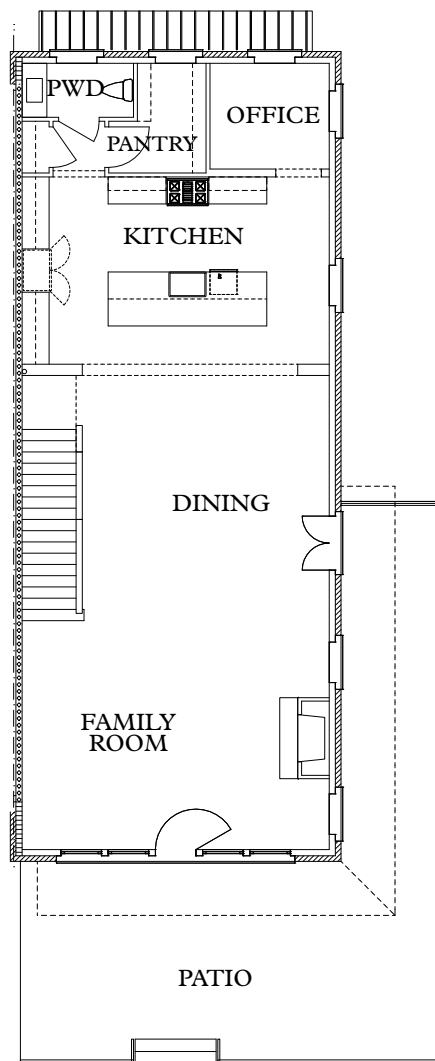

MONTE HEWETT
HOMES

MEADOWOOD A - 3,643 SF

Forrest Commons

Jim Peavy | Paula Burr

678.538.3130

MONTEHEWETTHOMES.COM

MONTE HEWETT HOMES

MEADOWOOD A - 3,643sf

GROUND FLOOR

FIRST FLOOR

SECOND FLOOR

MONTE HEWETT
HOMES

MEADOWOOD B - 3,643 SF

Forrest Commons

Jim Peavy | Paula Burr
678.538.3130

MONTEHEWETTHOMES.COM

MONTE HEWETT HOMES

MEADOWOOD B - 3,643sf

GROUND FLOOR

FIRST FLOOR

SECOND FLOOR

ALL DIMENSIONS ARE APPROXIMATE. INFORMATION HEREIN IS BELIEVED TO BE ACCURATE, BUT IS NOT WARRANTED AND IS SUBJECT TO ERROR, CHANGE AND WITHDRAWAL WITHOUT NOTICE. SEE BLUEPRINTS FOR ACTUALS.